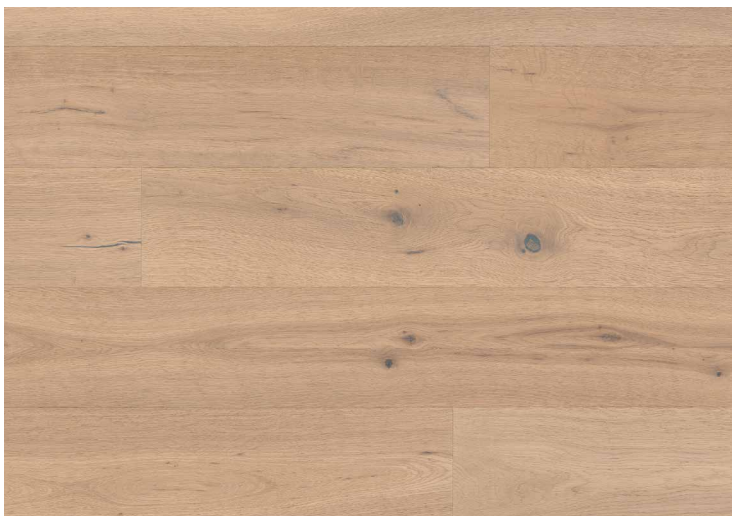

**OAK NEW NOBLESSE**  
Rustic, 4 sides beveled, brushed,  
natured oiled

14/3 x 190 x 1,900mm

**OAK NEW COMFORT**  
Rustic, 4 sides beveled, brushed,  
white oiled

14/3 x 190 x 1,900mm

SafeTop<sup>®</sup> technology stands for highest standards in surface processing. It is the perfect finishing to fulfil the wish for a natural raw timber effect.