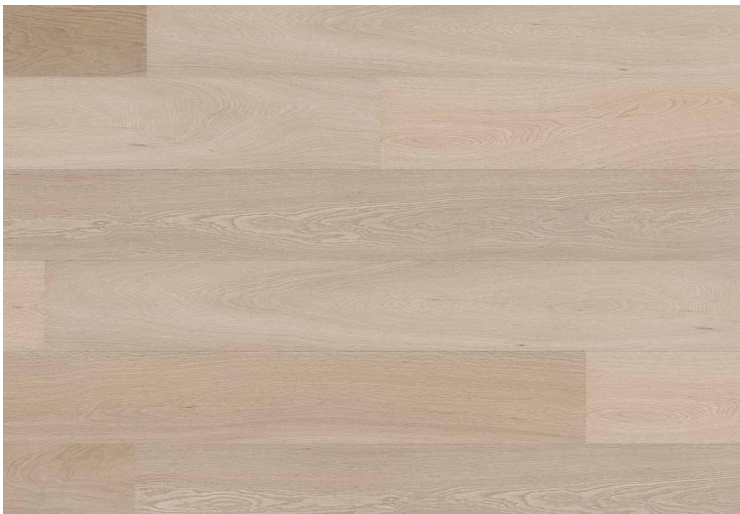

OAK COLETTA

Nature, 2 sides beveled, brushed, white oiled

15/3 x 189 x 1,900 mm