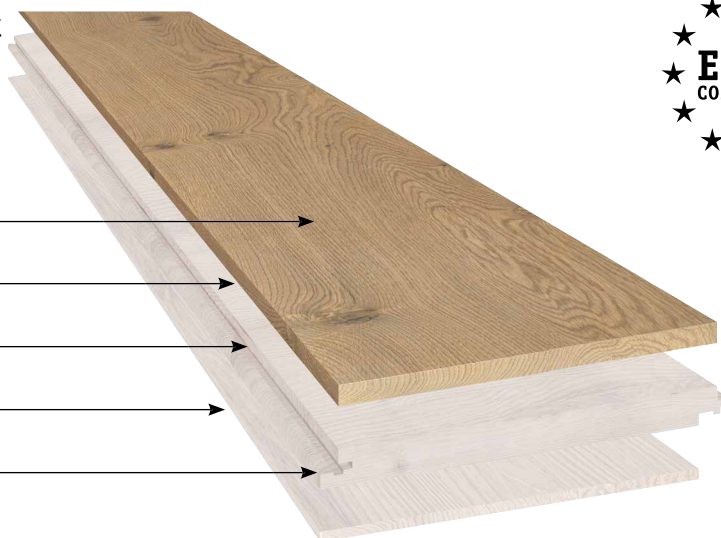

### 3-layer ready made parquet with bevel on 2 or 4 sides

Wood moisture 7 % (+/- 2 %),

Oxidative oiled surface

Toplayer oak, approx. 3 mm

Middlelayer 9 mm

Backing 2 mm

Drop Down connection

Packing unit	Collection Classic	(maximum 25% short length per package)	
<i>14/3 x 190 x 1,900 mm</i>	8 Planks	= 1 Box	= 2.888 m <sup>2</sup>
	40 Boxes	= 1 Pallet	= 115.520 m <sup>2</sup>
	12 Pallets	= 20' Container	= 1,386.240 m <sup>2</sup>
	24 Pallets	= 40' Container	= 2,772.480 m <sup>2</sup>
<i>15/3 x 189 x 1,900 mm</i>	8 Planks	= 1 Box	= 2.8728 m <sup>2</sup>
	40 Boxes	= 1 Pallet	= 114.912 m <sup>2</sup>
	12 Pallets	= 20' Container	= 1,378.944 m <sup>2</sup>
	24 Pallets	= 40' Container	= 2,757.888 m <sup>2</sup>