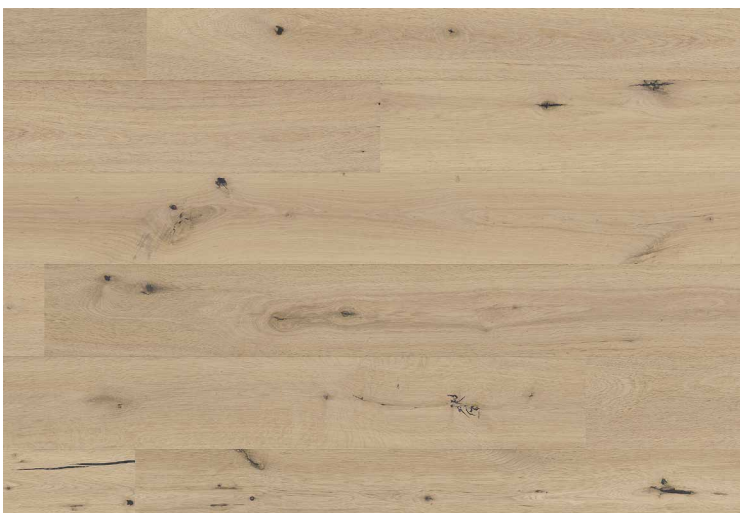

BRUSHED

SAWN VENEER

OXIDATIVE OILED

4-SIDED
BEVELLED EDGES

2-SIDED
BEVELLED EDGES

OAK NEW LINHART

Nature, 2 sides beveled, brushed, natured oiled

15/3 x 189 x 1,900 mm

OAK COLETTA

Nature, 2 sides beveled, brushed, white oiled

15/3 x 189 x 1,900 mm

OAK BRIDA

Rustic, 4 sides beveled, brushed, transparent oiled with SafeTop®

14/3 x 190 x 1,900 mm

ST
SAFETOP®
TECHNOLOGY