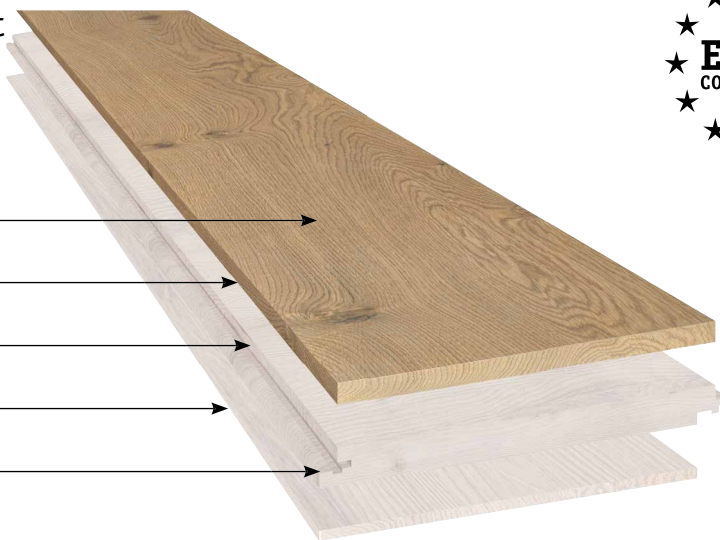

0.12 m² K/W

3-layer ready made parquet with bevel on 4 sides

Wood moisture 7 % (+/- 2 %)

Oxidative oiled surface

wear layer of Oak, approx. 4 mm

Middlelayer 9 mm

Backing 2 mm

Drop Down connection

COLLECTION **TRADITIONAL**

Traditional single planks

Picture shows **Oak Maine** - rustic assortment, planks beveled on four sides, hand planed, transparent oiled with SafeTop® Technology

BRUSHED

HAND-PLANED